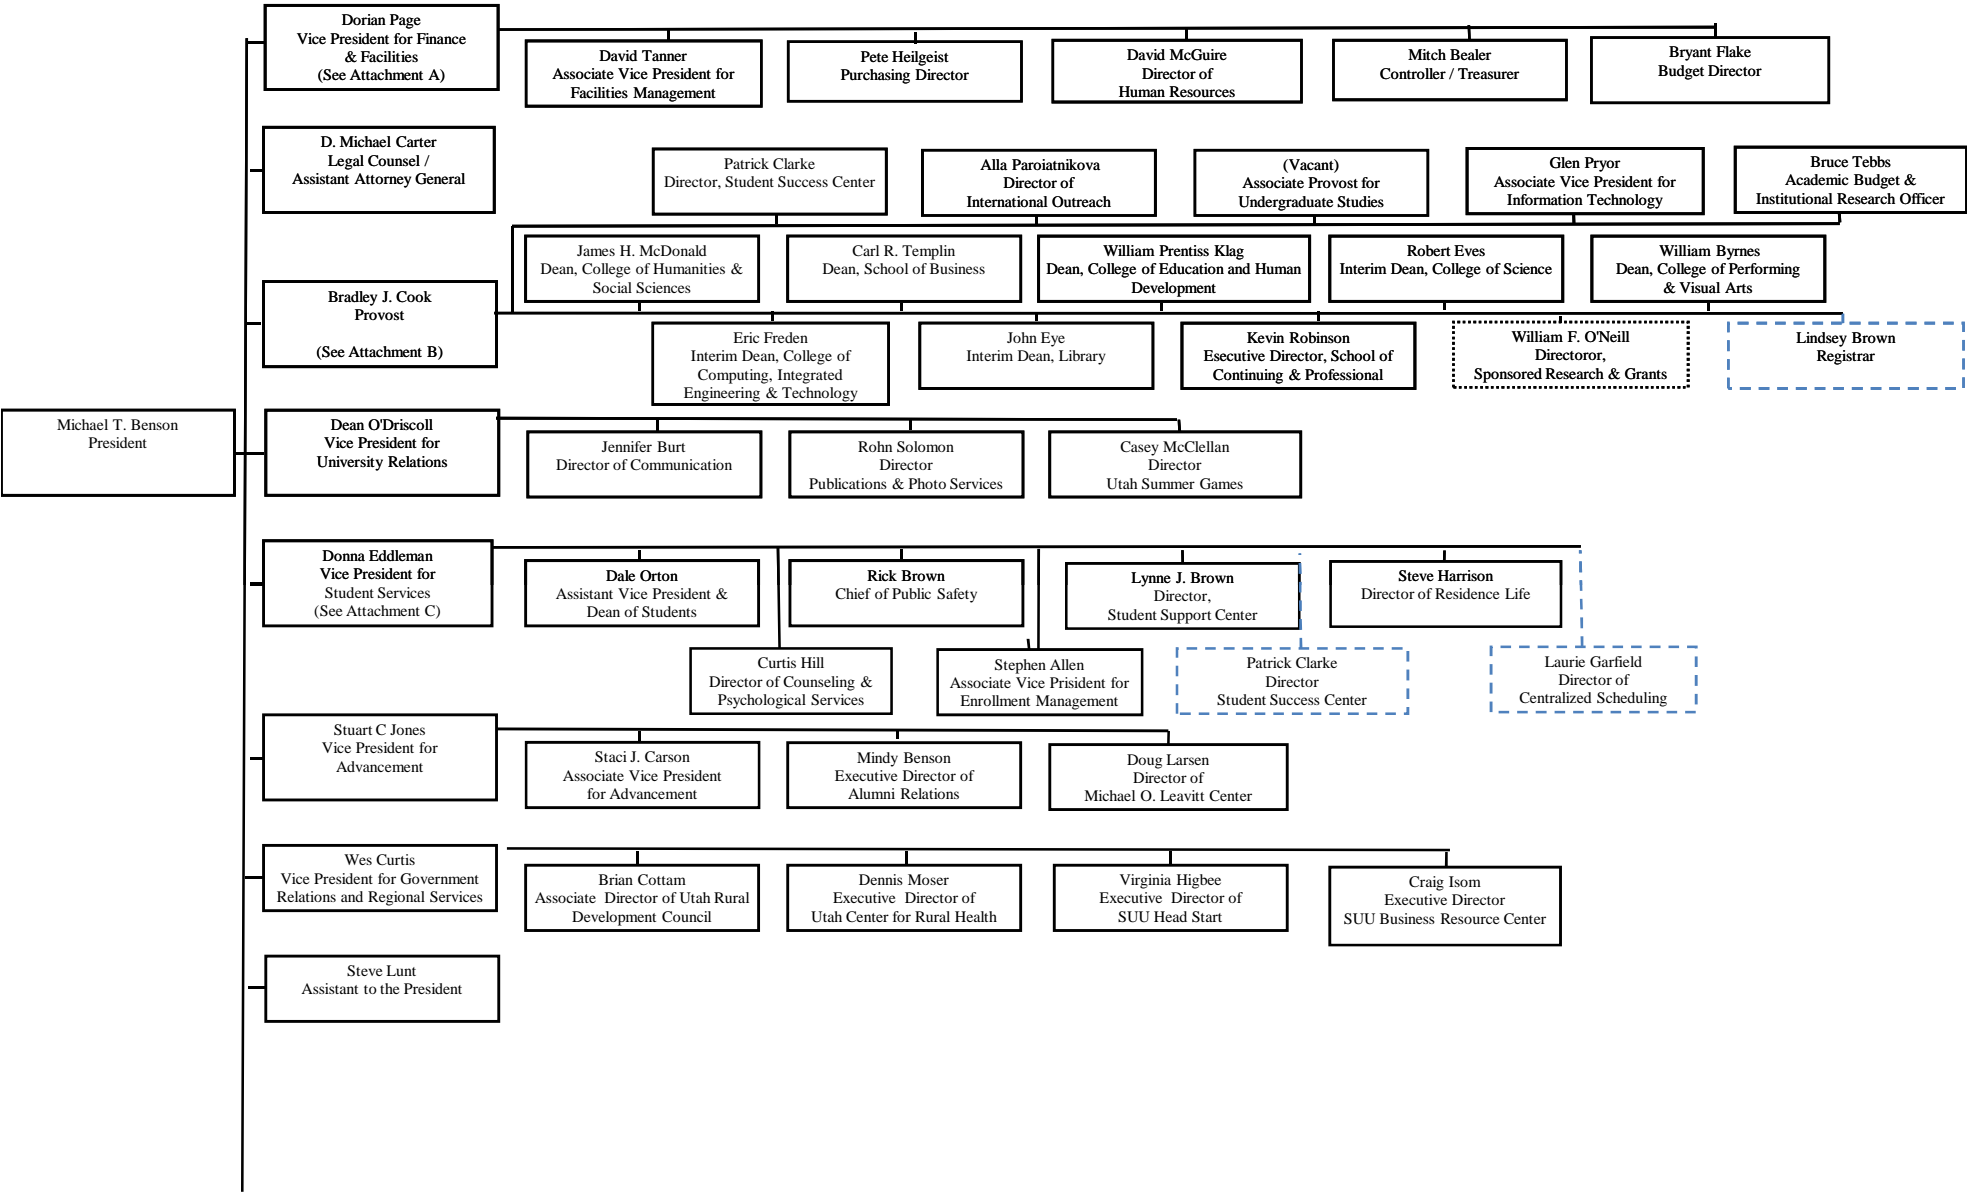

Southern Utah University 2009-10 Administrative Organizational Chart

**Southern Utah University
2009-10 Administrative Organizational Chart**