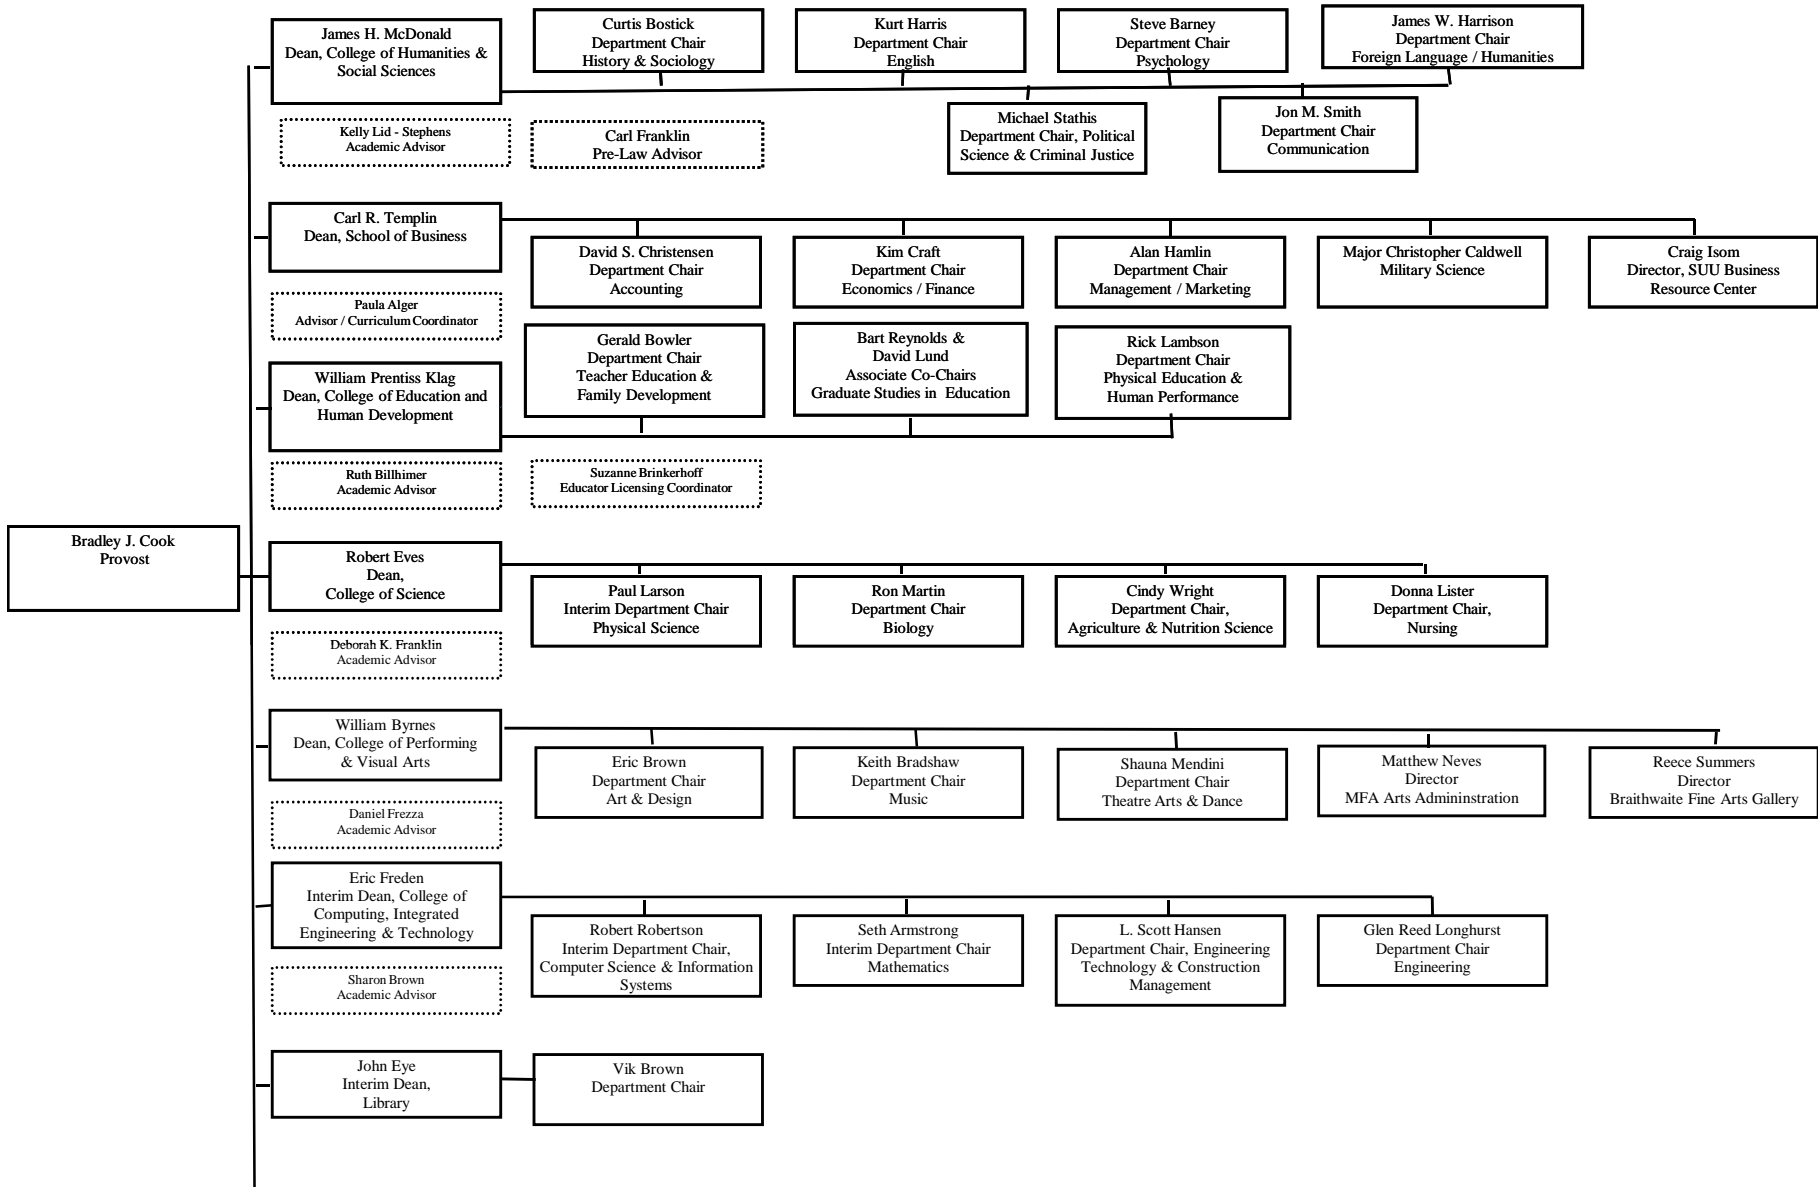

Southern Utah University
2009-10 Provost Organizational Chart
Attachment B

Southern Utah University
2009-10 Provost Organizational Chart
Attachment B